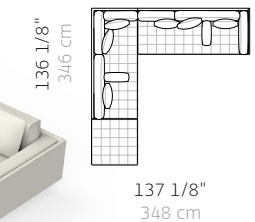

LG04 Grand Large Corner Open End

W 137 1/8", 348 cm
D 136 1/8", 346 cm
H 28 1/2", 72.4 cm
SH 16", 40.5 cm
AH 22 1/2", 57.2 cm

1X CB-640GF Asymmetric Grand Ottoman
1X CB-696GCLX Lefthand Corner Asymmetric Grand Large Sofa
1X CB-696GL Lefthand Asymmetric Grand Large Sofa