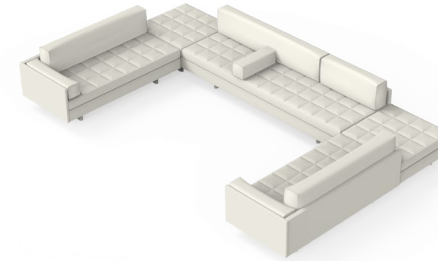

U02 Open Corners Closed Ends

W 160", 406.4 cm
D 97 1/4", 247 cm
H 28 1/2", 72.4 cm
SH 16", 40.5 cm
AH 22 1/2", 57.2 cm

1X CB-664R Righthand
1X CB-696 Armless
1X CB-664L Lefthand
2X CB-632F Ottoman