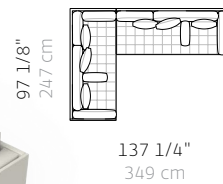

LG03 Grand Large Corner

W 137 1/4", 349 cm
D 97 1/8", 247 cm
H 28 1/2", 72.4 cm
SH 16", 40.5 cm
AH 22 1/2", 57.2 cm

1X CB-696GCL Lefthand Corner, Right Arm Asymmetric Grand Large Sofa
1X CB-696GL Lefthand Asymmetric Grand Large Sofa