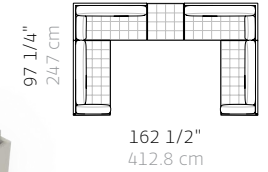

W 129 1/4", 328.4 cm
 D 97 1/4", 247 cm
 H 28 1/2", 72.4 cm
 SH 16", 40.5 cm
 AH 22 1/2", 57.2 cm

1X CB-696CL Lefthand Corner
 1X CB-696L Lefthand

L06 Open Corner Closed Ends

W 97 1/4", 247 cm
 D 113 1/4", 287.7 cm
 H 28 1/2", 72.4 cm
 SH 16", 40.5 cm
 AH 22 1/2", 57.2 cm

W 145 1/4", 368.9 cm
 D 97 1/4", 247 cm
 H 28 1/2", 72.4 cm
 SH 16", 40.5 cm
 AH 22 1/2", 57.2 cm

1X CB-664CHR Righthand
 1X CB-680 Armless
 1X CB-696CR Righthand Corner

* these are just a few of the multitude of combinations available

Asymmetric Sofa

Planning Guide

U-Sofa Examples *

[Shop Asymmetric](#)

U05 Open Ends

W 144", 365.8 cm
D 96", 244 cm
H 28 1/2", 72.4 cm
SH 16", 40.5 cm
AH 22 1/2", 57.2 cm

1X CB-664CL Lefthand Corner
1X CB-680 Armless
1X CB-664CR Righthand Corner
2X CB-632F Ottoman

U06 Open Center Closed Ends

W 162 1/2", 412.8 cm
D 97 1/4", 247 cm
H 28 1/2", 72.4 cm
SH 16", 40.5 cm
AH 22 1/2", 57.2 cm

1X CB-664R Righthand
1X CB-664CR Righthand Corner
1X CB-664CL Lefthand Corner
1X CB-664L Lefthand
1X CB-632F Ottoman