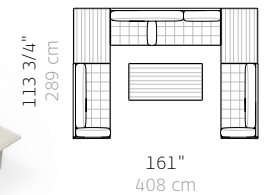

1X CB-664R Righthand
 1X CB-664L Lefthand
 1X CB-632T Table

T02 Corner Side Table

W 129 3/4", 329.6 cm
 D 113 3/4", 289 cm
 H 28 1/2", 72.4 cm
 SH 16", 40.5 cm
 AH 22 1/2", 57.2 cm

1X CB-664R Righthand
 1X CB-696L Lefthand
 1X CB-648T Table

T03 Corner Side Table End Side Table Double Coffee

W 145", 328.4 cm
 D 113 3/4", 289 cm
 H 28 1/2", 72.4 cm
 SH 16", 40.5 cm
 AH 22 1/2", 57.2 cm

1X CB-664R Righthand
 1X CB-680 Armless
 1X CB-648T Table
 3X CB-632T Table

T04 Two Corner Side Tables Large Coffee

W 161", 408 cm
 D 113 3/4", 289 cm
 H 28 1/2", 72.4 cm
 SH 16", 40.5 cm
 AH 22 1/2", 57.2 cm

1X CB-664R Righthand
 1X CB-696 Armless
 1X CB-664L Lefthand
 2X CB-648T Table
 1X CB-664T Table