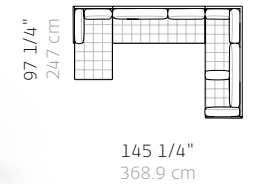

U02 Open Corners Closed Ends

W 160", 406.4 cm
 D 97 1/4", 247 cm
 H 28 1/2", 72.4 cm
 SH 16", 40.5 cm
 AH 22 1/2", 57.2 cm

1X CB-664R Righthand
 1X CB-696 Armless
 1X CB-664L Lefthand
 2X CB-632F Ottoman

U03 Closed Ends

W 160", 406.4 cm
 D 97 1/4", 247 cm
 H 28 1/2", 72.4 cm
 SH 16", 40.5 cm
 AH 22 1/2", 57.2 cm

1X CB-696CL Lefthand Corner
 1X CB-696 Armless
 1X CB-696CR Righthand Corner

U04 Chaise Large Closed Ends

W 145 1/4", 368.9 cm
 D 97 1/4", 247 cm
 H 28 1/2", 72.4 cm
 SH 16", 40.5 cm
 AH 22 1/2", 57.2 cm

1X CB-664CHR Righthand
 1X CB-680 Armless
 1X CB-696CR Righthand Corner

* these are just a few of the multitude of combinations available