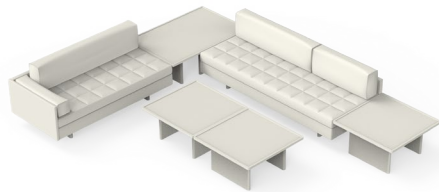

T03 Corner Side Table End Side Table Double Coffee

W 145", 328.4 cm
D 113 3/4", 289 cm
H 28 1/2", 72.4 cm
SH 16", 40.5 cm
AH 22 1/2", 57.2 cm

1X CB-664R Righthand
1X CB-680 Armless
1X CB-648T Table
3X CB-632T Table

T04 Two Corner Side Tables Large Coffee

W 161", 408 cm
D 113 3/4", 289 cm
H 28 1/2", 72.4 cm
SH 16", 40.5 cm
AH 22 1/2", 57.2 cm

1X CB-664R Righthand
1X CB-696 Armless
1X CB-664L Lefthand
2X CB-648T Table
1X CB-664T Table