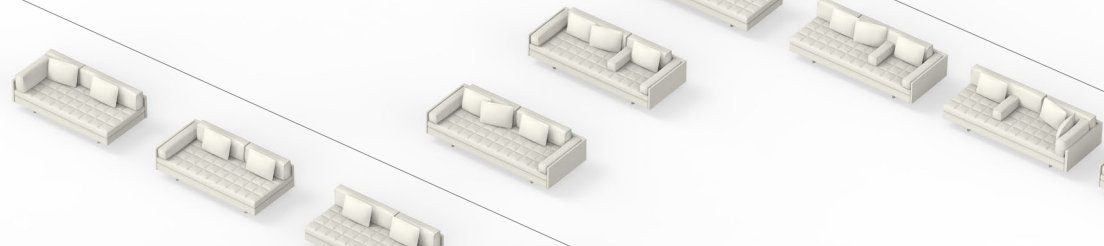

Medium

7 grand sofa elements