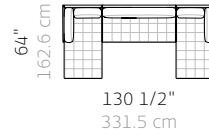

W 129 1/4", 328.4 cm
 D 97 1/4", 247 cm
 H 28 1/2", 72.4 cm
 SH 16", 40.5 cm
 AH 22 1/2", 57.2 cm

1X CB-696CL Lefthand Corner
 1X CB-696L Lefthand

L06 Open Corner Closed Ends

W 97 1/4", 247 cm
 D 113 1/4", 287.7 cm
 H 28 1/2", 72.4 cm
 SH 16", 40.5 cm
 AH 22 1/2", 57.2 cm

L08 Open Corner Open Ends

W 128", 325 cm
 D 144", 365.8 cm
 H 28 1/2", 72.4 cm
 SH 16", 40.5 cm
 AH 22 1/2", 57.2 cm

1X CB-680 Armless
 1X CB-664 Armless
 3X CB-632F Ottoman

* these are just a few of the multitude of combinations available

Asymmetric Sofa

Planning Guide

U-Sofa Examples *

[Shop Asymmetric](#)

U01 Chaise Both Ends

W 130 1/2", 331.5 cm
 D 64", 162.6 cm
 H 28 1/2", 72.4 cm
 SH 16", 40.5 cm
 AH 22 1/2", 57.2 cm

1X CB-664CHR Righthand
 1X CB-664 Armless
 1X CB-664CHL Lefthand

U02 Open Corners Closed Ends

W 160", 406.4 cm
 D 97 1/4", 247 cm
 H 28 1/2", 72.4 cm
 SH 16", 40.5 cm
 AH 22 1/2", 57.2 cm

1X CB-664R Righthand
 1X CB-696 Armless
 1X CB-664L Lefthand
 2X CB-632F Ottoman