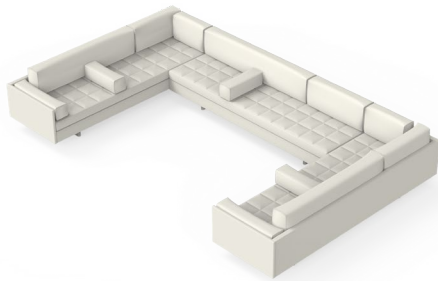

U03 Closed Ends

W 160", 406.4 cm
D 97 1/4", 247 cm
H 28 1/2", 72.4 cm
SH 16", 40.5 cm
AH 22 1/2", 57.2 cm

1X CB-696CL Lefthand Corner
1X CB-696 Armless
1X CB-696CR Righthand Corner