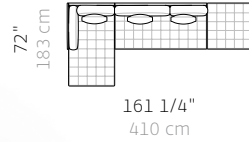

Asymmetric Sofa

Planning Guide

Grand Sofa Examples *

[Shop Asymmetric](#)

LG01 Grand Chaise Open End

W 161 1/4", 410 cm
D 72", 183 cm
H 28 1/2", 72.4 cm
SH 16", 40.5 cm
AH 22 1/2", 57.2 cm

1X CB-672GCHR Righthand Asymmetric Grand Chaise
1X CB-680G Armless Asymmetric Grand Medium Sofa
1X CB-640GF Asymmetric Grand Ottoman