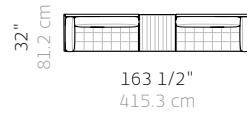

Asymmetric Sofa

Planning Guide

[Shop Asymmetric](#)

Sofa with Table Examples *

T01 Center Side Table

W 163 1/2", 415.3 cm
D 32", 81.2 cm
H 28 1/2", 72.4 cm
SH 16", 40.5 cm
AH 22 1/2", 57.2 cm

1X CB-664R Righthand
1X CB-664L Lefthand
1X CB-632T Table

T02 Corner Side Table

W 129 3/4", 329.6 cm
D 113 3/4", 289 cm
H 28 1/2", 72.4 cm
SH 16", 40.5 cm
AH 22 1/2", 57.2 cm

1X CB-664R Righthand
1X CB-696L Lefthand
1X CB-648T Table