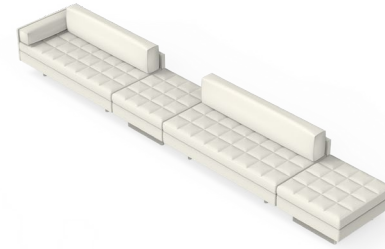

S06 Small Double Open Center Open End

W 193 1/2", 491 cm
D 32", 81.2 cm
H 28 1/2", 72.4 cm
SH 16", 40.5 cm
AH 22 1/2", 57.2 cm

1X CB-664R Righthand
1X CB-664 Armless
2X CB-632F Ottoman