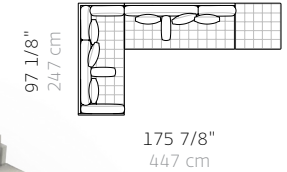

LG02 Grand Large Corner Open End

W 175 7/8", 447 cm
D 97 1/8", 247 cm
H 28 1/2", 72.4 cm
SH 16", 40.5 cm
AH 22 1/2", 57.2 cm

1X CB-696GCL Lefthand Corner, Right Arm Asymmetric Grand Large Sofa
1X CB-696G Armless Asymmetric Grand Large Sofa
1X CB-640GF Asymmetric Grand Ottoman