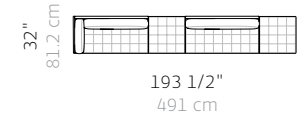

* these are just a few of the multitude of combinations available