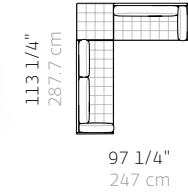

L02 Closed End Med Corner Open End

W 112", 285 cm
D 97 1/4", 247 cm
H 28 1/2", 72.4 cm
SH 16", 40.5 cm
AH 22 1/2", 57.2 cm

1X CB-664R Righthand
1X CB-680CR Righthand Corner
1X CB-632F Ottoman

L03 Offset Open Med Corner Closed End Open End

W 112", 285 cm
D 145 1/4", 369 cm
H 28 1/2", 72.4 cm
SH 16", 40.5 cm
AH 22 1/2", 57.2 cm

1X CB-680R Righthand
1X CB-680CR Righthand Corner
2X CB-632F Ottoman

L04 Chaise Open End

W 129 1/4", 328.3 cm
D 64", 162.6 cm
H 28 1/2", 72.4 cm
SH 16", 40.5 cm
AH 22 1/2", 57.2 cm

1X CB-664CHR Righthand
1X CB-664 Armless
1X CB-632F Ottoman

* these are just a few of the multitude
of combinations available

Asymmetric Sofa

Planning Guide

L-Sofa Examples *

[Shop Asymmetric](#)

L05 Large Corner Closed Ends

W 129 1/4", 328.4 cm
 D 97 1/4", 247 cm
 H 28 1/2", 72.4 cm
 SH 16", 40.5 cm
 AH 22 1/2", 57.2 cm

1X CB-696CL Lefthand Corner
 1X CB-696L Lefthand

L06 Open Corner Closed Ends

W 97 1/4", 247 cm
 D 113 1/4", 287.7 cm
 H 28 1/2", 72.4 cm
 SH 16", 40.5 cm
 AH 22 1/2", 57.2 cm