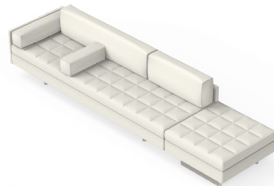

S03 Large Open End

W 129 1/4", 328.3 cm
D 32", 81.2 cm
H 28 1/2", 72.4 cm
SH 16", 40.5 cm
AH 22 1/2", 57.2 cm

1X CB-696R Righthand
1X CB-632F Ottoman

S04 Small Double

W 130 1/2", 331.5 cm
D 32", 81.2 cm
H 28 1/2", 72.4 cm
SH 16", 40.5 cm
AH 22 1/2", 57.2 cm

1X CB-664R Righthand
1X CB-664L Lefthand