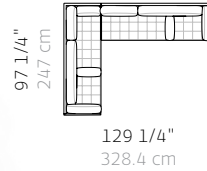

L02 Closed End Med Corner Open End

W 112", 285 cm
D 97 1/4", 247 cm
H 28 1/2", 72.4 cm
SH 16", 40.5 cm
AH 22 1/2", 57.2 cm

1X CB-664R Righthand
1X CB-680CR Righthand Corner
1X CB-632F Ottoman

L03 Offset Open Med Corner Closed End Open End

W 112", 285 cm
D 145 1/4", 369 cm
H 28 1/2", 72.4 cm
SH 16", 40.5 cm
AH 22 1/2", 57.2 cm

1X CB-680R Righthand
1X CB-680CR Righthand Corner
2X CB-632F Ottoman

L04 Chaise Open End

W 129 1/4", 328.3 cm
D 64", 162.6 cm
H 28 1/2", 72.4 cm
SH 16", 40.5 cm
AH 22 1/2", 57.2 cm

1X CB-664CHR Righthand
1X CB-664 Armless
1X CB-632F Ottoman

* these are just a few of the multitude
of combinations available

Asymmetric Sofa

Planning Guide

L-Sofa Examples *

[Shop Asymmetric](#)

L05 Large Corner Closed Ends

W 129 1/4", 328.4 cm
 D 97 1/4", 247 cm
 H 28 1/2", 72.4 cm
 SH 16", 40.5 cm
 AH 22 1/2", 57.2 cm

1X CB-696CL Lefthand Corner
 1X CB-696L Lefthand

L06 Open Corner Closed Ends

W 97 1/4", 247 cm
 D 113 1/4", 287.7 cm
 H 28 1/2", 72.4 cm
 SH 16", 40.5 cm
 AH 22 1/2", 57.2 cm