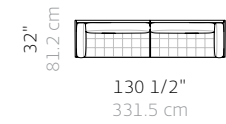

Asymmetric Sofa

Planning Guide

[Shop Asymmetric](#)

Linear Sofa Examples *

S01 Small Open End

W 97 1/4", 247 cm
 D 32", 81.2 cm
 H 28 1/2", 72.4 cm
 SH 16", 40.5 cm
 AH 22 1/2", 57.2 cm

1X CB-664R Righthand
 1X CB-632F Ottoman

S02 Med Open End

W 113 1/2", 288 cm
 D 32", 81.2 cm
 H 28 1/2", 72.4 cm
 SH 16", 40.5 cm
 AH 22 1/2", 57.2 cm

1X CB-680R Righthand
 1X CB-632F Ottoman

S03 Large Open End

W 129 1/4", 328.3 cm
 D 32", 81.2 cm
 H 28 1/2", 72.4 cm
 SH 16", 40.5 cm
 AH 22 1/2", 57.2 cm

1X CB-696R Righthand
 1X CB-632F Ottoman

S04 Small Double

W 130 1/2", 331.5 cm
 D 32", 81.2 cm
 H 28 1/2", 72.4 cm
 SH 16", 40.5 cm
 AH 22 1/2", 57.2 cm

1X CB-664R Righthand
 1X CB-664L Lefthand

* these are just a few of the multitude of combinations available