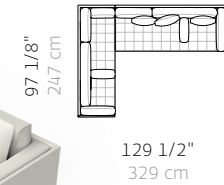

Asymmetric Sofa

Planning Guide

Mixed Depth Examples *

[Shop Asymmetric](#)

LM01 Mixed Large Corner Open End

W 136 1/8", 346 cm
D 105 1/8", 267 cm
H 28 1/2", 72.4 cm
SH 16", 40.5 cm
AH 22 1/2", 57.2 cm

1X CB-664R Righthand
Asymmetric Small Sofa
1X CB-696GCRX Righthand
Corner Asymmetric
Grand Large Sofa
1X CB-640GF Asymmetric
Grand Ottoman

LM02 Mixed Large Corner

W 129 1/2", 329 cm
D 97 1/8", 247 cm
H 28 1/2", 72.4 cm
SH 16", 40.5 cm
AH 22 1/2", 57.2 cm

1X CB-696CL Lefthand
Corner, Right Arm
Asymmetric Large Sofa
1X CB-696GL Lefthand
Asymmetric Grand
Large Sofa