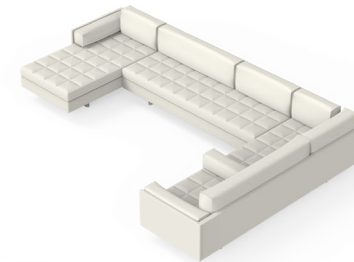

* these are just a few of the multitude of combinations available