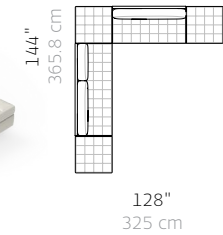

W 129 1/4", 328.4 cm
 D 97 1/4", 247 cm
 H 28 1/2", 72.4 cm
 SH 16", 40.5 cm
 AH 22 1/2", 57.2 cm

1X CB-696CL Lefthand Corner
 1X CB-696L Lefthand

L06 Open Corner Closed Ends

W 97 1/4", 247 cm
 D 113 1/4", 287.7 cm
 H 28 1/2", 72.4 cm
 SH 16", 40.5 cm
 AH 22 1/2", 57.2 cm

1X CB-680R Righthand
 1X CB-664L Lefthand
 1X CB-632F Ottoman

L07 Large Corner Open Ends

W 128", 325 cm
 D 128", 325 cm
 H 28 1/2", 72.4 cm
 SH 16", 40.5 cm
 AH 22 1/2", 57.2 cm

1X CB-696CLX Lefthand Corner
 1X CB-664 Armless
 2X CB-632F Ottoman

L08 Open Corner Open Ends

W 128", 325 cm
 D 144", 365.8 cm
 H 28 1/2", 72.4 cm
 SH 16", 40.5 cm
 AH 22 1/2", 57.2 cm

1X CB-680 Armless
 1X CB-664 Armless
 3X CB-632F Ottoman

* these are just a few of the multitude of combinations available