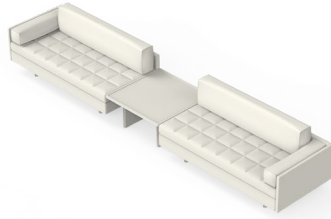

Asymmetric Sofa

Planning Guide

[Shop Asymmetric](#)

Sofa with Table Examples *

T01 Center Side Table

W 163 1/2", 415.3 cm
D 32", 81.2 cm
H 28 1/2", 72.4 cm
SH 16", 40.5 cm
AH 22 1/2", 57.2 cm

1X CB-664R Righthand
1X CB-664L Lefthand
1X CB-632T Table