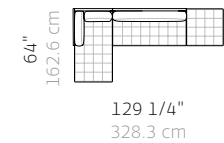

Asymmetric Sofa Planning Guide

[Shop Asymmetric](#)

L-Sofa Examples *

L01 Chaise Closed End

W 98 1/2", 250.2 cm
D 64", 162.6 cm
H 28 1/2", 72.4 cm
SH 16", 40.5 cm
AH 22 1/2", 57.2 cm

1X CB-664CHR Righthand
1X CB-664L Lefthand

L02 Closed End Med Corner Open End

W 112", 285 cm
D 97 1/4", 247 cm
H 28 1/2", 72.4 cm
SH 16", 40.5 cm
AH 22 1/2", 57.2 cm

1X CB-664R Righthand
1X CB-680CR Righthand Corner
1X CB-632F Ottoman

L03 Offset Open Med Corner Closed End Open End

W 112", 285 cm
D 145 1/4", 369 cm
H 28 1/2", 72.4 cm
SH 16", 40.5 cm
AH 22 1/2", 57.2 cm

1X CB-680R Righthand
1X CB-680CR Righthand Corner
2X CB-632F Ottoman

L04 Chaise Open End

W 129 1/4", 328.3 cm
D 64", 162.6 cm
H 28 1/2", 72.4 cm
SH 16", 40.5 cm
AH 22 1/2", 57.2 cm