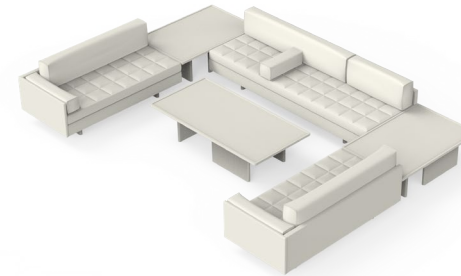

T04 Two Corner Side Tables Large Coffee

W 161", 408 cm
D 113 3/4", 289 cm
H 28 1/2", 72.4 cm
SH 16", 40.5 cm
AH 22 1/2", 57.2 cm

1X CB-664R Righthand
1X CB-696 Armless
1X CB-664L Lefthand
2X CB-648T Table
1X CB-664T Table