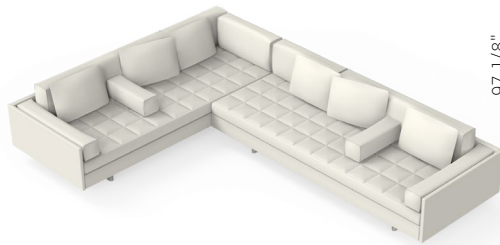

LG03 Grand Large Corner

W 137 1/4", 349 cm
D 97 1/8", 247 cm
H 28 1/2", 72.4 cm
SH 16", 40.5 cm
AH 22 1/2", 57.2 cm

1X CB-696GCL Lefthand Corner, Right Arm Asymmetric Grand Large Sofa
1X CB-696GL Lefthand Asymmetric Grand Large Sofa