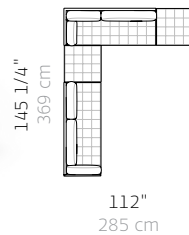

S06 Small Double Open Center Open End

W 193 1/2", 491 cm
D 32", 81.2 cm
H 28 1/2", 72.4 cm
SH 16", 40.5 cm
AH 22 1/2", 57.2 cm

1X CB-664R Righthand
1X CB-664 Armless
2X CB-632F Ottoman

* these are just a few of the multitude of combinations available

Asymmetric Sofa Planning Guide

[Shop Asymmetric](#)

L-Sofa Examples *

L01 Chaise Closed End

W 98 1/2", 250.2 cm
D 64", 162.6 cm
H 28 1/2", 72.4 cm
SH 16", 40.5 cm
AH 22 1/2", 57.2 cm

1X CB-664CHR Righthand
1X CB-664L Lefthand

L02 Closed End Med Corner Open End

W 112", 285 cm
D 97 1/4", 247 cm
H 28 1/2", 72.4 cm
SH 16", 40.5 cm
AH 22 1/2", 57.2 cm

1X CB-664R Righthand
1X CB-680CR Righthand Corner
1X CB-632F Ottoman

L03 Offset Open Med Corner Closed End Open End

W 112", 285 cm
D 145 1/4", 369 cm
H 28 1/2", 72.4 cm
SH 16", 40.5 cm
AH 22 1/2", 57.2 cm

1X CB-680R Righthand
1X CB-680CR Righthand Corner
2X CB-632F Ottoman

L04 Chaise Open End

W 129 1/4", 328.3 cm
D 64", 162.6 cm
H 28 1/2", 72.4 cm
SH 16", 40.5 cm
AH 22 1/2", 57.2 cm