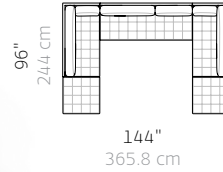

W 129 1/4", 328.4 cm
 D 97 1/4", 247 cm
 H 28 1/2", 72.4 cm
 SH 16", 40.5 cm
 AH 22 1/2", 57.2 cm

1X CB-696CL Lefthand Corner
 1X CB-696L Lefthand

L06 Open Corner Closed Ends

W 97 1/4", 247 cm
 D 113 1/4", 287.7 cm
 H 28 1/2", 72.4 cm
 SH 16", 40.5 cm
 AH 22 1/2", 57.2 cm

W 145 1/4", 368.9 cm
 D 97 1/4", 247 cm
 H 28 1/2", 72.4 cm
 SH 16", 40.5 cm
 AH 22 1/2", 57.2 cm

1X CB-664CHR Righthand
 1X CB-680 Armless
 1X CB-696CR Righthand Corner

* these are just a few of the multitude of combinations available

Asymmetric Sofa

Planning Guide

U-Sofa Examples *

[Shop Asymmetric](#)

U05 Open Ends

W 144", 365.8 cm
D 96", 244 cm
H 28 1/2", 72.4 cm
SH 16", 40.5 cm
AH 22 1/2", 57.2 cm

1X CB-664CL Lefthand Corner
1X CB-680 Armless
1X CB-664CR Righthand Corner
2X CB-632F Ottoman

U06 Open Center Closed Ends

W 162 1/2", 412.8 cm
D 97 1/4", 247 cm
H 28 1/2", 72.4 cm
SH 16", 40.5 cm
AH 22 1/2", 57.2 cm

1X CB-664R Righthand
1X CB-664CR Righthand Corner
1X CB-664CL Lefthand Corner
1X CB-664L Lefthand
1X CB-632F Ottoman