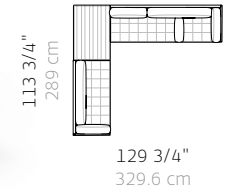

W 145 1/4", 368.9 cm
 D 97 1/4", 247 cm
 H 28 1/2", 72.4 cm
 SH 16", 40.5 cm
 AH 22 1/2", 57.2 cm

1X CB-664CHR Righthand
 1X CB-680 Armless
 1X CB-696CR Righthand Corner

* these are just a few of the multitude of combinations available

U06 Open Center Closed Ends

W 162 1/2", 412.8 cm
D 97 1/4", 247 cm
H 28 1/2", 72.4 cm
SH 16", 40.5 cm
AH 22 1/2", 57.2 cm

1X CB-664R Righthand
1X CB-664CR Righthand Corner
1X CB-664CL Lefthand Corner
1X CB-664L Lefthand
1X CB-632F Ottoman

* these are just a few of the multitude of combinations available

Asymmetric Sofa

Planning Guide

[Shop Asymmetric](#)

Sofa with Table Examples *

T01 Center Side Table

W 163 1/2", 415.3 cm
 D 32", 81.2 cm
 H 28 1/2", 72.4 cm
 SH 16", 40.5 cm
 AH 22 1/2", 57.2 cm

1X CB-664R Righthand
 1X CB-664L Lefthand
 1X CB-632T Table

T02 Corner Side Table

W 129 3/4", 329.6 cm
 D 113 3/4", 289 cm
 H 28 1/2", 72.4 cm
 SH 16", 40.5 cm
 AH 22 1/2", 57.2 cm

1X CB-664R Righthand
 1X CB-696L Lefthand
 1X CB-648T Table