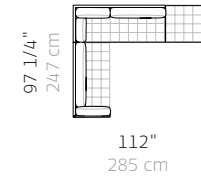

Asymmetric Sofa

Planning Guide

[Shop Asymmetric](#)

Linear Sofa Examples *

S05 Small Double Open Center

W 162 1/2", 412.8 cm
D 32", 81.2 cm
H 28 1/2", 72.4 cm
SH 16", 40.5 cm
AH 22 1/2", 57.2 cm

1X CB-664R Righthand
1X CB-664L Lefthand
1X CB-632F Ottoman

S06 Small Double Open Center Open End

W 193 1/2", 491 cm
D 32", 81.2 cm
H 28 1/2", 72.4 cm
SH 16", 40.5 cm
AH 22 1/2", 57.2 cm

1X CB-664R Righthand
1X CB-664 Armless
2X CB-632F Ottoman

* these are just a few of the multitude of combinations available

Asymmetric Sofa Planning Guide

[Shop Asymmetric](#)

L-Sofa Examples *

L01 Chaise Closed End

W 98 1/2", 250.2 cm
D 64", 162.6 cm
H 28 1/2", 72.4 cm
SH 16", 40.5 cm
AH 22 1/2", 57.2 cm

1X CB-664CHR Righthand
1X CB-664L Lefthand

L02 Closed End Med Corner Open End

W 112", 285 cm
D 97 1/4", 247 cm
H 28 1/2", 72.4 cm
SH 16", 40.5 cm
AH 22 1/2", 57.2 cm

1X CB-664R Righthand
1X CB-680CR Righthand Corner
1X CB-632F Ottoman

L03 Offset Open Med Corner Closed End Open End