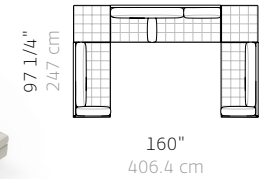

W 129 1/4", 328.4 cm
 D 97 1/4", 247 cm
 H 28 1/2", 72.4 cm
 SH 16", 40.5 cm
 AH 22 1/2", 57.2 cm

1X CB-696CL Lefthand Corner
 1X CB-696L Lefthand

L06 Open Corner Closed Ends

W 97 1/4", 247 cm
 D 113 1/4", 287.7 cm
 H 28 1/2", 72.4 cm
 SH 16", 40.5 cm
 AH 22 1/2", 57.2 cm

L08 Open Corner Open Ends

W 128", 325 cm
 D 144", 365.8 cm
 H 28 1/2", 72.4 cm
 SH 16", 40.5 cm
 AH 22 1/2", 57.2 cm

1X CB-680 Armless
 1X CB-664 Armless
 3X CB-632F Ottoman

* these are just a few of the multitude of combinations available

Asymmetric Sofa

Planning Guide

U-Sofa Examples *

[Shop Asymmetric](#)

U01 Chaise Both Ends

W 130 1/2", 331.5 cm
 D 64", 162.6 cm
 H 28 1/2", 72.4 cm
 SH 16", 40.5 cm
 AH 22 1/2", 57.2 cm

1X CB-664CHR Righthand
 1X CB-664 Armless
 1X CB-664CHL Lefthand

U02 Open Corners Closed Ends

W 160", 406.4 cm
 D 97 1/4", 247 cm
 H 28 1/2", 72.4 cm
 SH 16", 40.5 cm
 AH 22 1/2", 57.2 cm

1X CB-664R Righthand
 1X CB-696 Armless
 1X CB-664L Lefthand
 2X CB-632F Ottoman