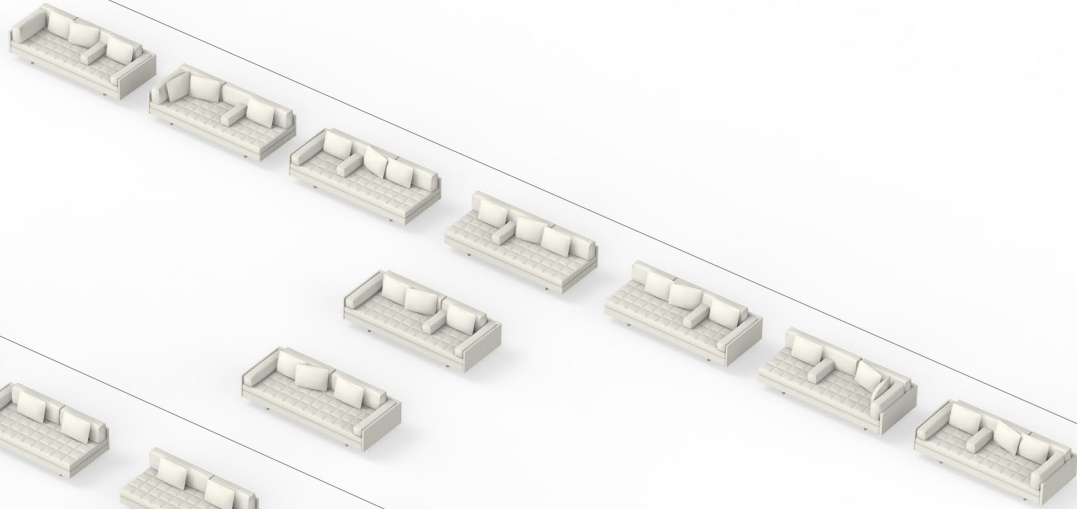

Asymmetric Grand Sofa

Deeper, More Relaxed Sit
Planning Guide

Elements Overview

[Shop Asymmetric](#)

Large

9 grand sofa elements