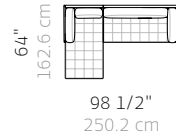

1X CB-696R Righthand
 1X CB-632F Ottoman

S04 Small Double

W 130 1/2", 331.5 cm
 D 32", 81.2 cm
 H 28 1/2", 72.4 cm
 SH 16", 40.5 cm
 AH 22 1/2", 57.2 cm

1X CB-664R Righthand
 1X CB-664L Lefthand

* these are just a few of the multitude of combinations available

Asymmetric Sofa

Planning Guide

[Shop Asymmetric](#)

Linear Sofa Examples *

S05 Small Double Open Center

W 162 1/2", 412.8 cm
D 32", 81.2 cm
H 28 1/2", 72.4 cm
SH 16", 40.5 cm
AH 22 1/2", 57.2 cm

1X CB-664R Righthand
1X CB-664L Lefthand
1X CB-632F Ottoman

S06 Small Double Open Center Open End

W 193 1/2", 491 cm
D 32", 81.2 cm
H 28 1/2", 72.4 cm
SH 16", 40.5 cm
AH 22 1/2", 57.2 cm

1X CB-664R Righthand
1X CB-664 Armless
2X CB-632F Ottoman

* these are just a few of the multitude of combinations available

Asymmetric Sofa Planning Guide

[Shop Asymmetric](#)

L-Sofa Examples *

L01 Chaise Closed End

W 98 1/2", 250.2 cm
D 64", 162.6 cm
H 28 1/2", 72.4 cm
SH 16", 40.5 cm
AH 22 1/2", 57.2 cm

1X CB-664CHR Righthand
1X CB-664L Lefthand