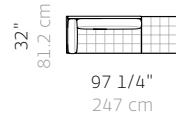

CB-696GCRX Righthand Corner Asymmetric Grand Large Sofa

W 96", 244 cm
D 40", 101.6 cm
H 28 1/2", 72.4 cm
SH 16", 40.5 cm

CB-696GCLX Lefthand Corner Asymmetric Grand Large Sofa

W 96", 244 cm
D 40", 101.6 cm
H 28 1/2", 72.4 cm
SH 16", 40.5 cm

Asymmetric Sofa

Planning Guide

[Shop Asymmetric](#)

Linear Sofa Examples *

S01 Small Open End

W 97 1/4", 247 cm
 D 32", 81.2 cm
 H 28 1/2", 72.4 cm
 SH 16", 40.5 cm
 AH 22 1/2", 57.2 cm

1X CB-664R Righthand
 1X CB-632F Ottoman

S02 Med Open End

W 113 1/2", 288 cm
 D 32", 81.2 cm
 H 28 1/2", 72.4 cm
 SH 16", 40.5 cm
 AH 22 1/2", 57.2 cm

1X CB-680R Righthand
 1X CB-632F Ottoman

S03 Large Open End

W 129 1/4", 328.3 cm
 D 32", 81.2 cm
 H 28 1/2", 72.4 cm
 SH 16", 40.5 cm
 AH 22 1/2", 57.2 cm