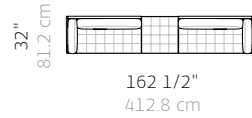

1X CB-696R Righthand
 1X CB-632F Ottoman

S04 Small Double

W 130 1/2", 331.5 cm
 D 32", 81.2 cm
 H 28 1/2", 72.4 cm
 SH 16", 40.5 cm
 AH 22 1/2", 57.2 cm

1X CB-664R Righthand
 1X CB-664L Lefthand

* these are just a few of the multitude of combinations available

Asymmetric Sofa

Planning Guide

[Shop Asymmetric](#)

Linear Sofa Examples *

S05 Small Double Open Center

W 162 1/2", 412.8 cm
D 32", 81.2 cm
H 28 1/2", 72.4 cm
SH 16", 40.5 cm
AH 22 1/2", 57.2 cm

1X CB-664R Righthand
1X CB-664L Lefthand
1X CB-632F Ottoman

S06 Small Double Open Center Open End

W 193 1/2", 491 cm
D 32", 81.2 cm
H 28 1/2", 72.4 cm
SH 16", 40.5 cm
AH 22 1/2", 57.2 cm

1X CB-664R Righthand
1X CB-664 Armless
2X CB-632F Ottoman

* these are just a few of the multitude of combinations available