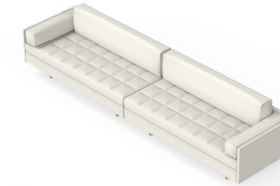

* these are just a few of the multitude of combinations available