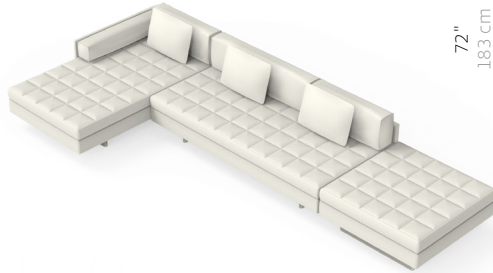

Asymmetric Sofa

Planning Guide

Grand Sofa Examples *

[Shop Asymmetric](#)

LG01 Grand Chaise Open End

W 161 1/4", 410 cm
D 72", 183 cm
H 28 1/2", 72.4 cm
SH 16", 40.5 cm
AH 22 1/2", 57.2 cm

1X CB-672GCHR Righthand Asymmetric Grand Chaise
1X CB-680G Armless Asymmetric Grand Medium Sofa
1X CB-640GF Asymmetric Grand Ottoman