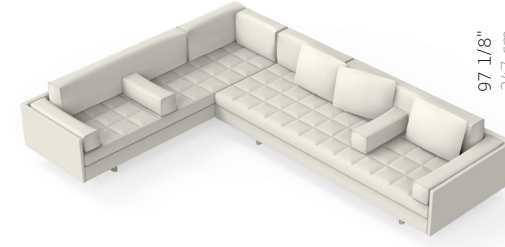

LM02 Mixed Large Corner

W 129 1/2", 329 cm
D 97 1/8", 247 cm
H 28 1/2", 72.4 cm
SH 16", 40.5 cm
AH 22 1/2", 57.2 cm

1X CB-696CL Lefthand
Corner, Right Arm
Asymmetric Large Sofa
1X CB-696GL Lefthand
Asymmetric Grand
Large Sofa

* these are just a few of the multitude
of combinations available