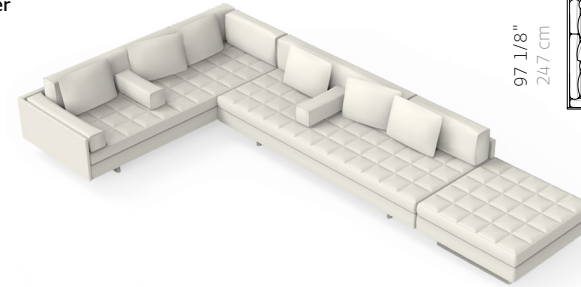

LG02 Grand Large Corner Open End

W 175 7/8", 447 cm
D 97 1/8", 247 cm
H 28 1/2", 72.4 cm
SH 16", 40.5 cm
AH 22 1/2", 57.2 cm

1X CB-696GCL Lefthand Corner, Right Arm Asymmetric Grand Large Sofa
1X CB-696G Armless Asymmetric Grand Large Sofa
1X CB-640GF Asymmetric Grand Ottoman