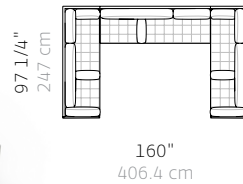

Asymmetric Sofa

Planning Guide

U-Sofa Examples *

[Shop Asymmetric](#)

U01 Chaise Both Ends

W 130 1/2", 331.5 cm
 D 64", 162.6 cm
 H 28 1/2", 72.4 cm
 SH 16", 40.5 cm
 AH 22 1/2", 57.2 cm

1X CB-664CHR Righthand
 1X CB-664 Armless
 1X CB-664CHL Lefthand

U02 Open Corners Closed Ends

W 160", 406.4 cm
 D 97 1/4", 247 cm
 H 28 1/2", 72.4 cm
 SH 16", 40.5 cm
 AH 22 1/2", 57.2 cm

1X CB-664R Righthand
 1X CB-696 Armless
 1X CB-664L Lefthand
 2X CB-632F Ottoman

U03 Closed Ends

W 160", 406.4 cm
 D 97 1/4", 247 cm
 H 28 1/2", 72.4 cm
 SH 16", 40.5 cm
 AH 22 1/2", 57.2 cm

1X CB-696CL Lefthand Corner
 1X CB-696 Armless
 1X CB-696CR Righthand Corner

U04 Chaise Large Closed Ends

W 145 1/4", 368.9 cm
 D 97 1/4", 247 cm
 H 28 1/2", 72.4 cm
 SH 16", 40.5 cm
 AH 22 1/2", 57.2 cm

1X CB-664CHR Righthand
 1X CB-680 Armless
 1X CB-696CR Righthand Corner

* these are just a few of the multitude of combinations available