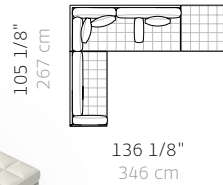

Asymmetric Sofa

Planning Guide

Mixed Depth Examples *

[Shop Asymmetric](#)

LM01 Mixed Large Corner Open End

W 136 1/8", 346 cm
D 105 1/8", 267 cm
H 28 1/2", 72.4 cm
SH 16", 40.5 cm
AH 22 1/2", 57.2 cm

1X CB-664R Righthand
Asymmetric Small Sofa
1X CB-696GCRX Righthand
Corner Asymmetric
Grand Large Sofa
1X CB-640GF Asymmetric
Grand Ottoman

LM02 Mixed Large Corner

W 129 1/2", 329 cm
D 97 1/8", 247 cm
H 28 1/2", 72.4 cm
SH 16", 40.5 cm
AH 22 1/2", 57.2 cm

1X CB-696CL Lefthand
Corner, Right Arm
Asymmetric Large Sofa
1X CB-696GL Lefthand
Asymmetric Grand
Large Sofa