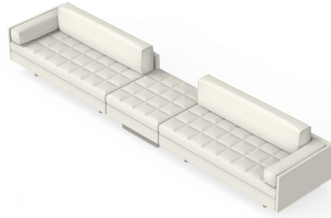

Asymmetric Sofa

Planning Guide

[Shop Asymmetric](#)

Linear Sofa Examples *

S05 Small Double Open Center

W 162 1/2", 412.8 cm
D 32", 81.2 cm
H 28 1/2", 72.4 cm
SH 16", 40.5 cm
AH 22 1/2", 57.2 cm

1X CB-664R Righthand
1X CB-664L Lefthand
1X CB-632F Ottoman