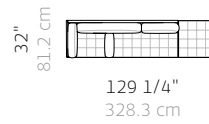

Asymmetric Sofa

Planning Guide

[Shop Asymmetric](#)

Linear Sofa Examples *

S01 Small Open End

W 97 1/4", 247 cm
 D 32", 81.2 cm
 H 28 1/2", 72.4 cm
 SH 16", 40.5 cm
 AH 22 1/2", 57.2 cm

1X CB-664R Righthand
 1X CB-632F Ottoman

S02 Med Open End

W 113 1/2", 288 cm
 D 32", 81.2 cm
 H 28 1/2", 72.4 cm
 SH 16", 40.5 cm
 AH 22 1/2", 57.2 cm

1X CB-680R Righthand
 1X CB-632F Ottoman

S03 Large Open End

W 129 1/4", 328.3 cm
 D 32", 81.2 cm
 H 28 1/2", 72.4 cm
 SH 16", 40.5 cm
 AH 22 1/2", 57.2 cm

1X CB-696R Righthand
 1X CB-632F Ottoman

S04 Small Double

W 130 1/2", 331.5 cm
 D 32", 81.2 cm
 H 28 1/2", 72.4 cm
 SH 16", 40.5 cm
 AH 22 1/2", 57.2 cm

1X CB-664R Righthand
 1X CB-664L Lefthand

* these are just a few of the multitude of combinations available