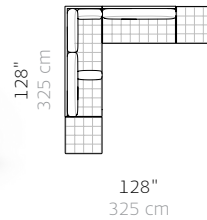

W 112", 285 cm
D 145 1/4", 369 cm
H 28 1/2", 72.4 cm
SH 16", 40.5 cm
AH 22 1/2", 57.2 cm

1X CB-680R Righthand
1X CB-680CR Righthand Corner
2X CB-632F Ottoman

L04 Chaise Open End

W 129 1/4", 328.3 cm
D 64", 162.6 cm
H 28 1/2", 72.4 cm
SH 16", 40.5 cm
AH 22 1/2", 57.2 cm

W 129 1/4", 328.4 cm
 D 97 1/4", 247 cm
 H 28 1/2", 72.4 cm
 SH 16", 40.5 cm
 AH 22 1/2", 57.2 cm

1X CB-696CL Lefthand Corner
 1X CB-696L Lefthand

L06 Open Corner Closed Ends

W 97 1/4", 247 cm
 D 113 1/4", 287.7 cm
 H 28 1/2", 72.4 cm
 SH 16", 40.5 cm
 AH 22 1/2", 57.2 cm

1X CB-680R Righthand
 1X CB-664L Lefthand
 1X CB-632F Ottoman

L07 Large Corner Open Ends

W 128", 325 cm
 D 128", 325 cm
 H 28 1/2", 72.4 cm
 SH 16", 40.5 cm
 AH 22 1/2", 57.2 cm

1X CB-696CLX Lefthand Corner
 1X CB-664 Armless
 2X CB-632F Ottoman

L08 Open Corner Open Ends

W 128", 325 cm
 D 144", 365.8 cm
 H 28 1/2", 72.4 cm
 SH 16", 40.5 cm
 AH 22 1/2", 57.2 cm

1X CB-680 Armless
 1X CB-664 Armless
 3X CB-632F Ottoman

* these are just a few of the multitude of combinations available