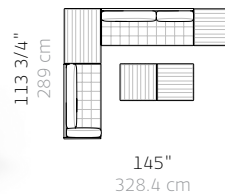

W 129 1/4", 328.4 cm
 D 97 1/4", 247 cm
 H 28 1/2", 72.4 cm
 SH 16", 40.5 cm
 AH 22 1/2", 57.2 cm

1X CB-696CL Lefthand Corner
 1X CB-696L Lefthand

L06 Open Corner Closed Ends

W 97 1/4", 247 cm
 D 113 1/4", 287.7 cm
 H 28 1/2", 72.4 cm
 SH 16", 40.5 cm
 AH 22 1/2", 57.2 cm

* these are just a few of the multitude of combinations available

Asymmetric Sofa

Planning Guide

[Shop Asymmetric](#)

Sofa with Table Examples *

T01 Center Side Table

W 163 1/2", 415.3 cm
 D 32", 81.2 cm
 H 28 1/2", 72.4 cm
 SH 16", 40.5 cm
 AH 22 1/2", 57.2 cm

1X CB-664R Righthand
 1X CB-664L Lefthand
 1X CB-632T Table

T02 Corner Side Table

W 129 3/4", 329.6 cm
 D 113 3/4", 289 cm
 H 28 1/2", 72.4 cm
 SH 16", 40.5 cm
 AH 22 1/2", 57.2 cm

1X CB-664R Righthand
 1X CB-696L Lefthand
 1X CB-648T Table

T03 Corner Side Table End Side Table Double Coffee

W 145", 328.4 cm
 D 113 3/4", 289 cm
 H 28 1/2", 72.4 cm
 SH 16", 40.5 cm
 AH 22 1/2", 57.2 cm

1X CB-664R Righthand
 1X CB-680 Armless
 1X CB-648T Table
 3X CB-632T Table