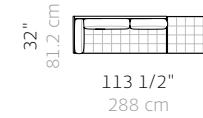

Asymmetric Sofa

Planning Guide

[Shop Asymmetric](#)

Linear Sofa Examples *

S01 Small Open End

W 97 1/4", 247 cm
D 32", 81.2 cm
H 28 1/2", 72.4 cm
SH 16", 40.5 cm
AH 22 1/2", 57.2 cm

1X CB-664R Righthand
1X CB-632F Ottoman

S02 Med Open End

W 113 1/2", 288 cm
D 32", 81.2 cm
H 28 1/2", 72.4 cm
SH 16", 40.5 cm
AH 22 1/2", 57.2 cm

1X CB-680R Righthand
1X CB-632F Ottoman

S03 Large Open End

W 129 1/4", 328.3 cm
D 32", 81.2 cm
H 28 1/2", 72.4 cm
SH 16", 40.5 cm
AH 22 1/2", 57.2 cm

1X CB-696R Righthand
1X CB-632F Ottoman

S04 Small Double

W 130 1/2", 331.5 cm
D 32", 81.2 cm
H 28 1/2", 72.4 cm
SH 16", 40.5 cm
AH 22 1/2", 57.2 cm

1X CB-664R Righthand
1X CB-664L Lefthand

* these are just a few of the multitude of combinations available